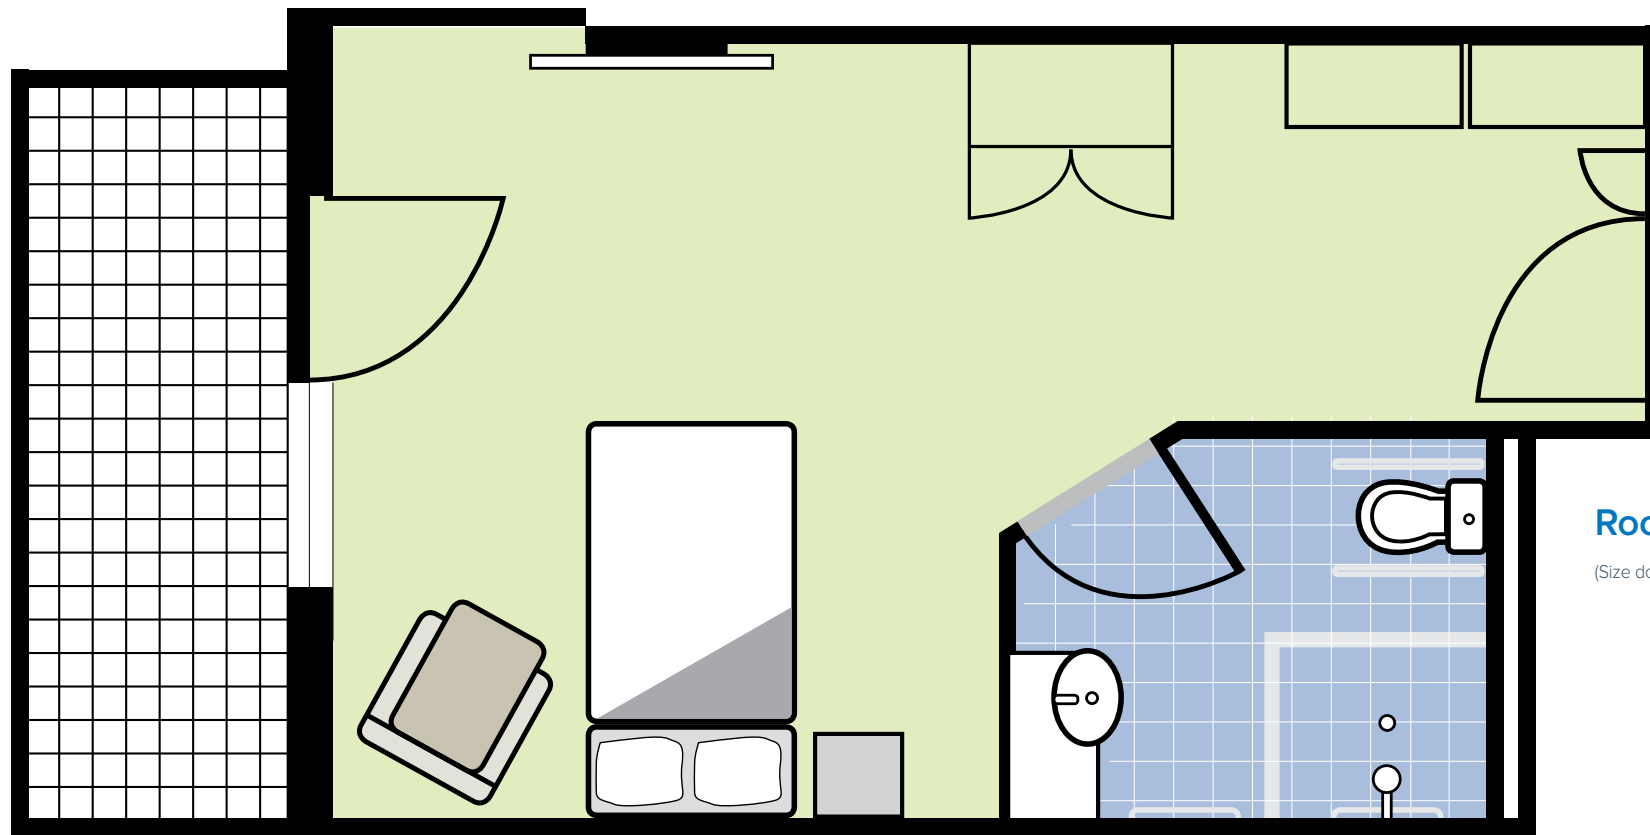

## PREMIUM PLUS ROOM WITH BALCONY

**Room Size: 20.15 m<sup>2</sup>**

(Size does not include en-suite or balcony.)

## PREMIUM PLUS ROOM

**Room Size: 18.03 m<sup>2</sup>**

(Size does not include en-suite.)