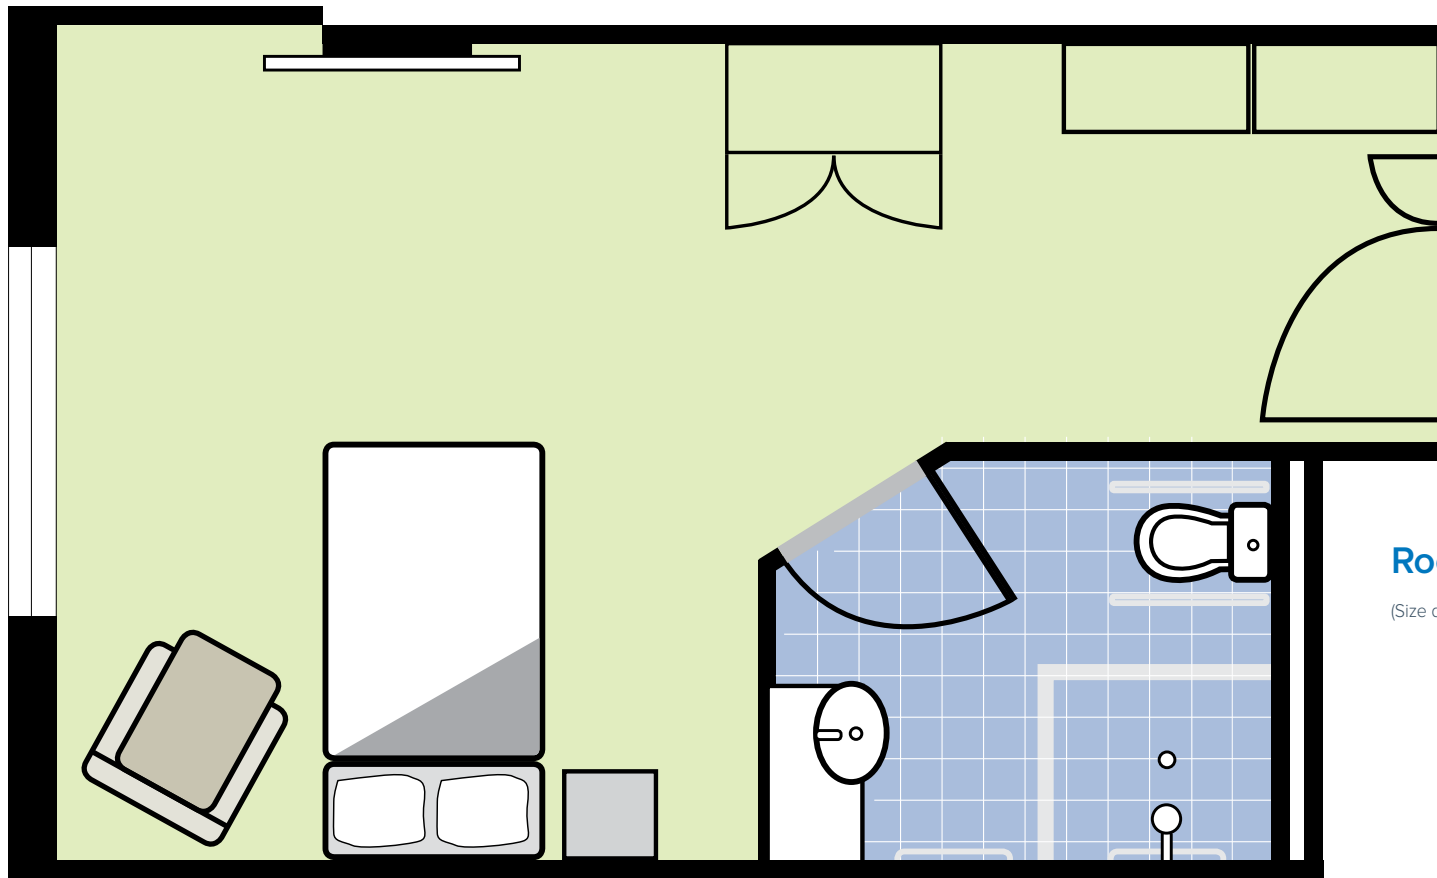

## PREMIUM PLUS ROOM WITH BALCONY

**Room Size: 20.15 m<sup>2</sup>**

(Size does not include en-suite or balcony.)

## PREMIUM PLUS ROOM

**Room Size: 18.03 m<sup>2</sup>**

(Size does not include en-suite.)