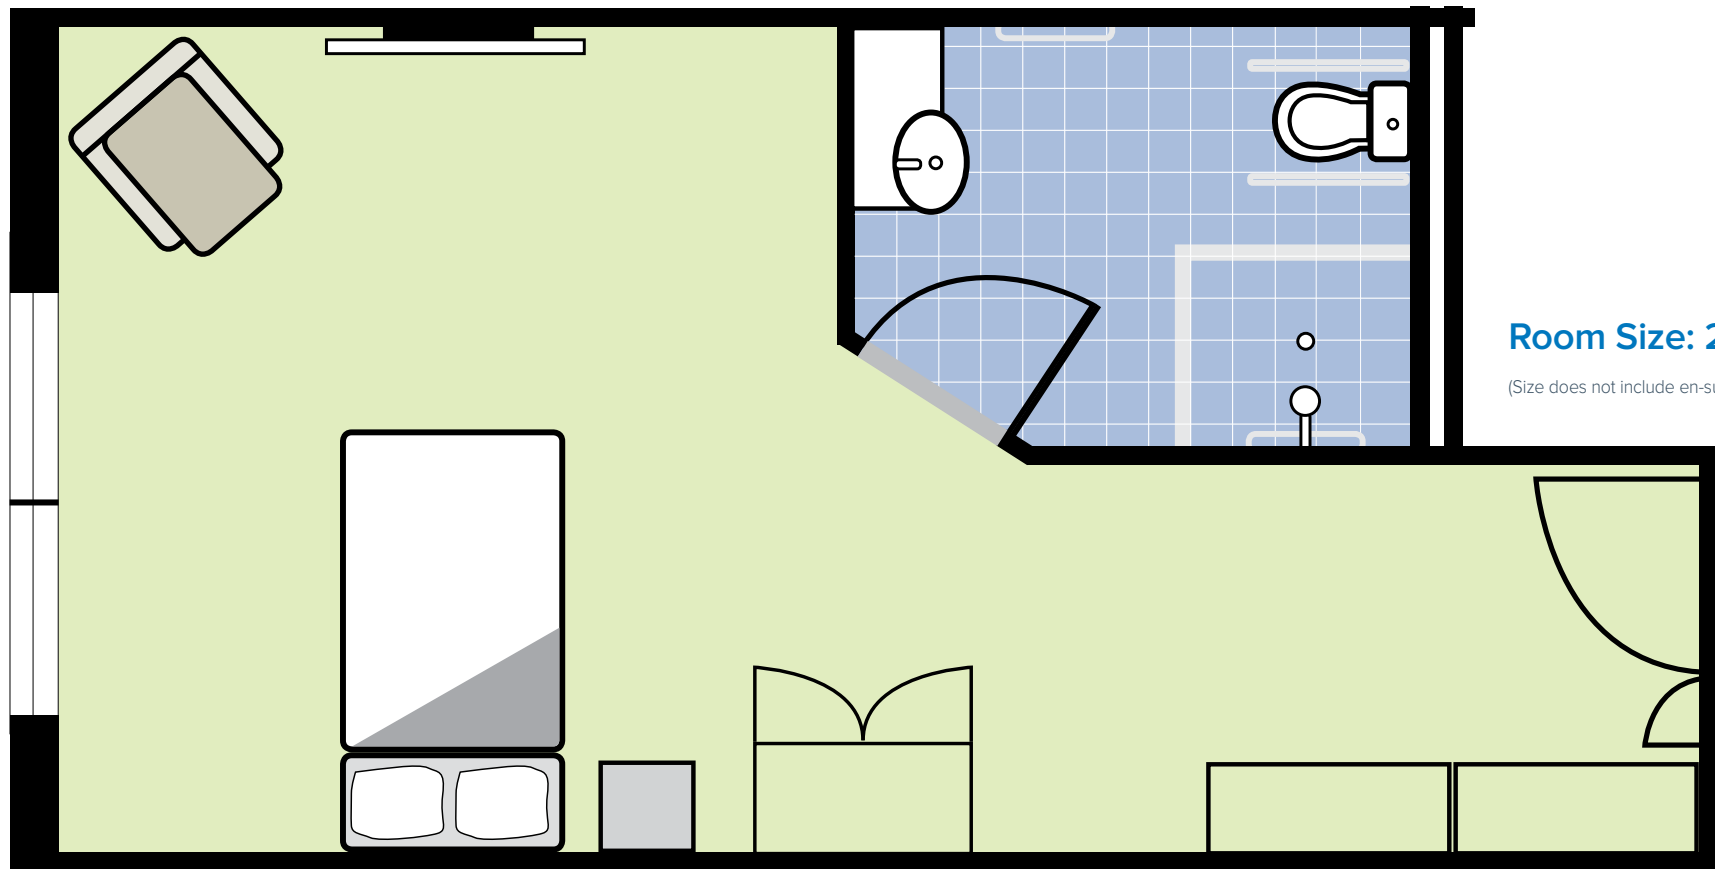

DEMENTIA ROOM

Room Size: 20.15 m²

(Size does not include en-suite.)