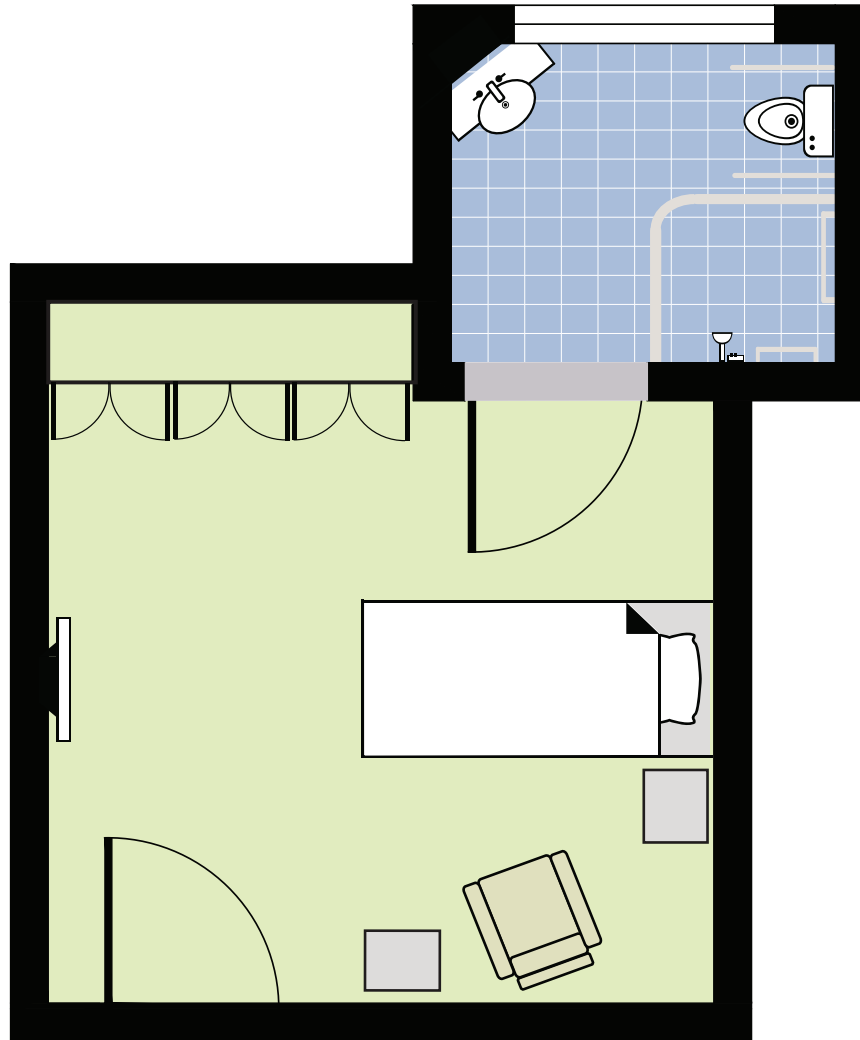

Villa Maria Centre

TYPICAL STANDARD AND DEMENTIA-SPECIFIC FLOORPLAN

**Average
Room Size: 21.6 m²**

(Size does not include en-suite.)

Villa Maria Centre

TYPICAL STANDARD PLUS FLOORPLAN

**Average
Room Size: 27 m²**

(Size does not include en-suite.)

Villa Maria Centre

TYPICAL SHARED FLOORPLAN

**Average
Room Size: 35.2 m²**

(Size does not include en-suite.)