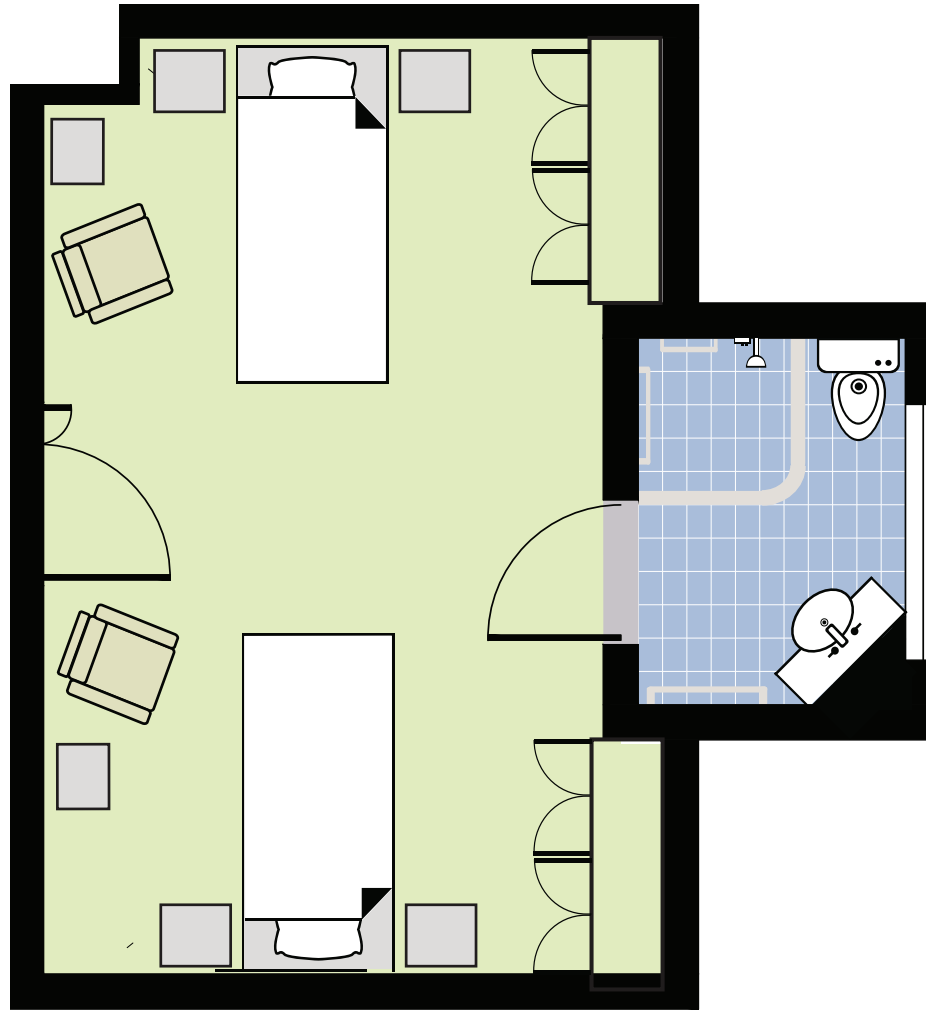

Villa Maria Centre

TYPICAL STANDARD AND DEMENTIA-SPECIFIC FLOORPLAN

**Average
Room Size: 21.6 m²**

(Size does not include en-suite.)

Villa Maria Centre

TYPICAL STANDARD PLUS FLOORPLAN

**Average
Room Size: 27 m²**

(Size does not include en-suite.)

Villa Maria Centre

TYPICAL SHARED FLOORPLAN

**Average
Room Size: 35.2 m²**

(Size does not include en-suite.)