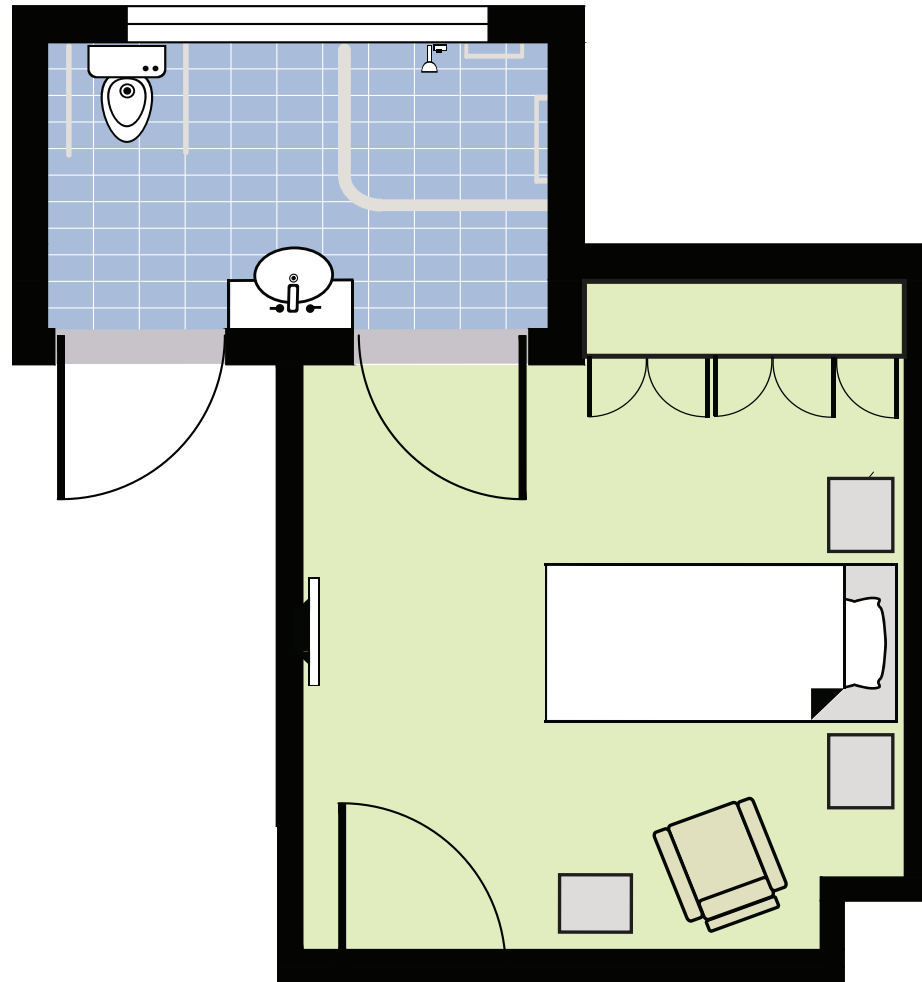

Villa Maria Centre

TYPICAL STANDARD AND DEMENTIA-SPECIFIC FLOORPLAN

**Average
Room Size: 21.6 m²**

(Size does not include en-suite.)

Villa Maria Centre

TYPICAL STANDARD PLUS FLOORPLAN

**Average
Room Size: 27 m²**

(Size does not include en-suite.)

Villa Maria Centre

TYPICAL SHARED FLOORPLAN

**Average
Room Size: 35.2 m²**

(Size does not include en-suite.)