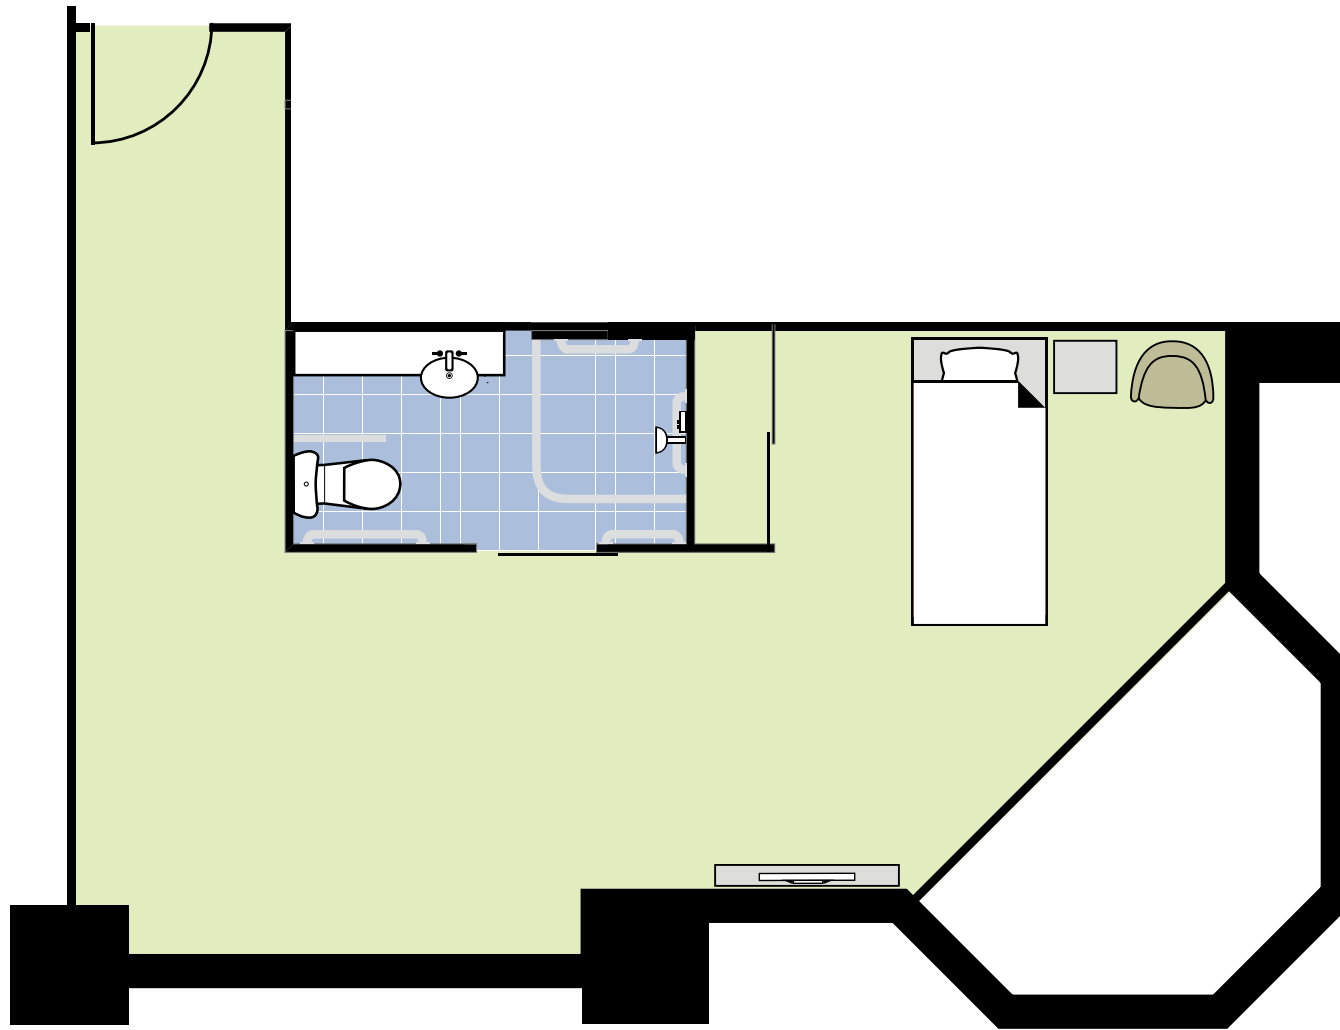

The Sister Anne Court Aged Care

TYPICAL STANDARD FLOORPLAN

**Average
Room Size: 24 m²**
(Size does not include en-suite.)

The Sister Anne Court Aged Care

TYPICAL STANDARD PLUS FLOORPLAN

**Average
Room Size: 24 m²**

(Size does not include en-suite.)

The Sister Anne Court Aged Care

TYPICAL PREMIUM FLOORPLAN

**Average
Room Size: 25.2 m²**

(Size does not include en-suite.)

The Sister Anne Court Aged Care

TYPICAL PREMIUM PLUS FLOORPLAN

**Average
Room Size: 36.3 m²**

(Size does not include en-suite.)