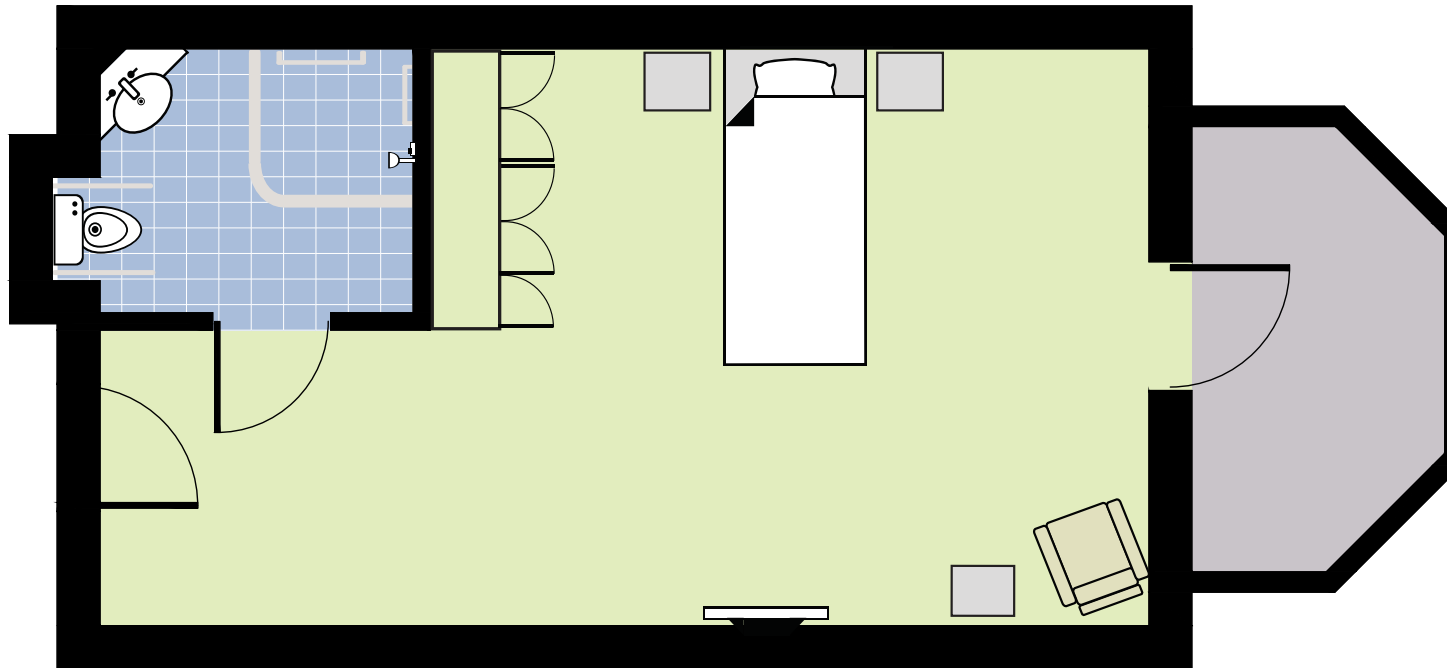

The Sister Anne Court Aged Care

TYPICAL STANDARD FLOORPLAN

**Average
Room Size: 24 m²**
(Size does not include en-suite.)

The Sister Anne Court Aged Care

TYPICAL STANDARD PLUS FLOORPLAN

**Average
Room Size: 24 m²**

(Size does not include en-suite.)

The Sister Anne Court Aged Care

TYPICAL PREMIUM FLOORPLAN

**Average
Room Size: 25.2 m²**

(Size does not include en-suite.)

The Sister Anne Court Aged Care

TYPICAL PREMIUM PLUS FLOORPLAN

**Average
Room Size: 36.3 m²**

(Size does not include en-suite.)