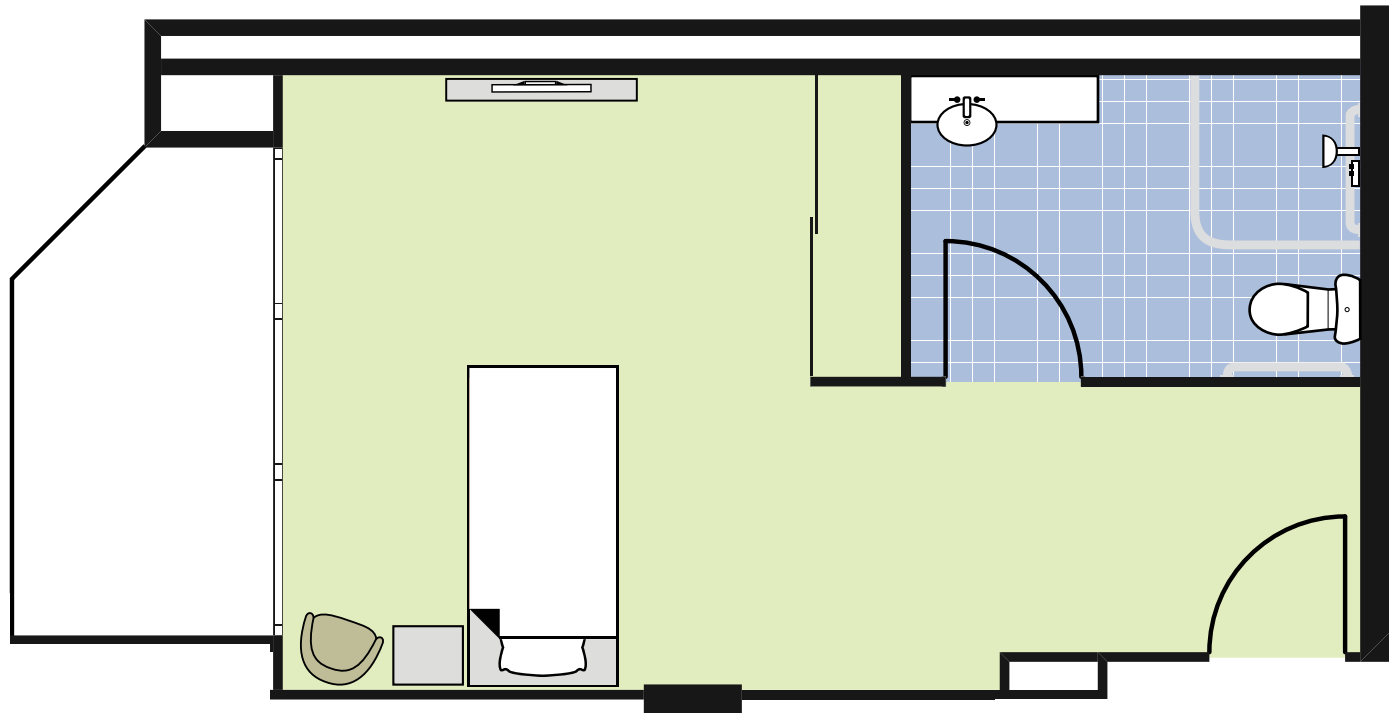

The Sister Anne Court Aged Care

TYPICAL STANDARD FLOORPLAN

**Average
Room Size: 24 m²**
(Size does not include en-suite.)

The Sister Anne Court Aged Care

TYPICAL STANDARD PLUS FLOORPLAN

**Average
Room Size: 24 m²**

(Size does not include en-suite.)

The Sister Anne Court Aged Care

TYPICAL PREMIUM FLOORPLAN

**Average
Room Size: 25.2 m²**

(Size does not include en-suite.)

The Sister Anne Court Aged Care

TYPICAL PREMIUM PLUS FLOORPLAN

**Average
Room Size: 36.3 m²**

(Size does not include en-suite.)