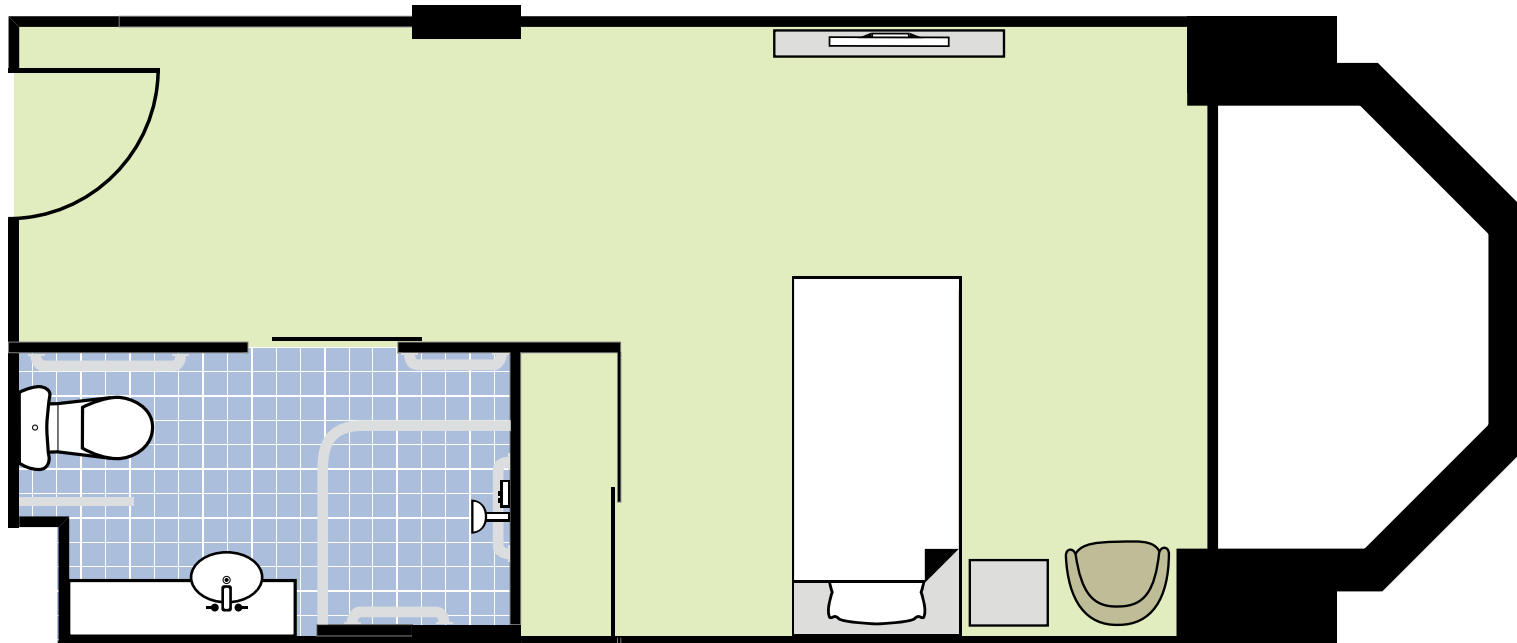

The Sister Anne Court Aged Care

TYPICAL STANDARD FLOORPLAN

**Average
Room Size: 24 m²**
(Size does not include en-suite.)

The Sister Anne Court Aged Care

TYPICAL STANDARD PLUS FLOORPLAN

**Average
Room Size: 24 m²**

(Size does not include en-suite.)

The Sister Anne Court Aged Care

TYPICAL PREMIUM FLOORPLAN

**Average
Room Size: 25.2 m²**

(Size does not include en-suite.)

The Sister Anne Court Aged Care

TYPICAL PREMIUM PLUS FLOORPLAN

**Average
Room Size: 36.3 m²**

(Size does not include en-suite.)