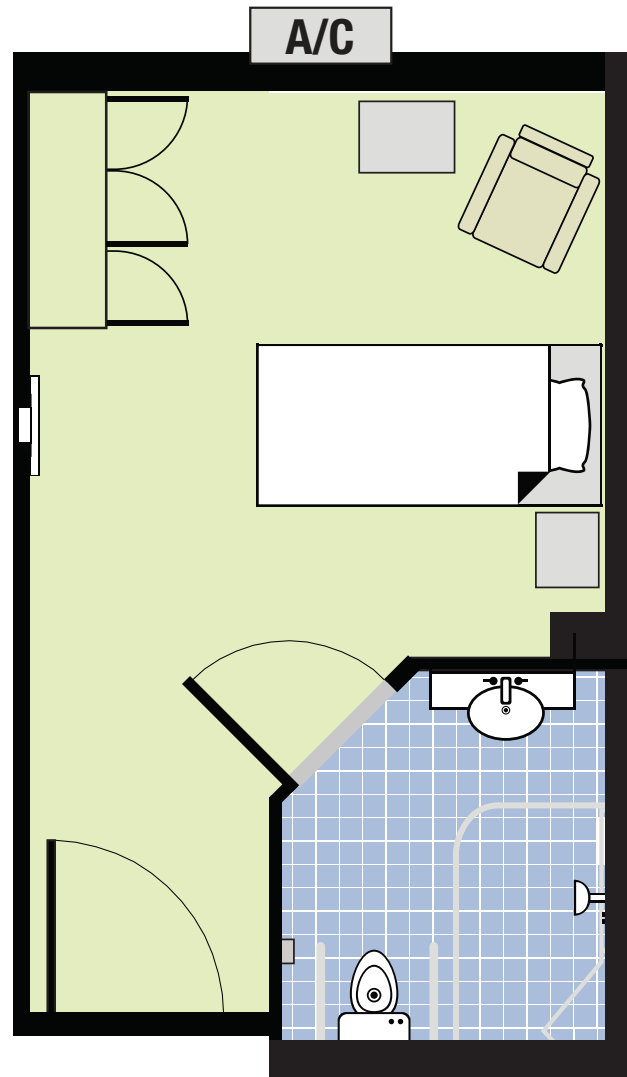

St Peter's Lane Cove North

TYPICAL STANDARD AND DEMENTIA-SPECIFIC FLOORPLAN

**Average
Room Size: 19 m²**
(Size does not include en-suite.)