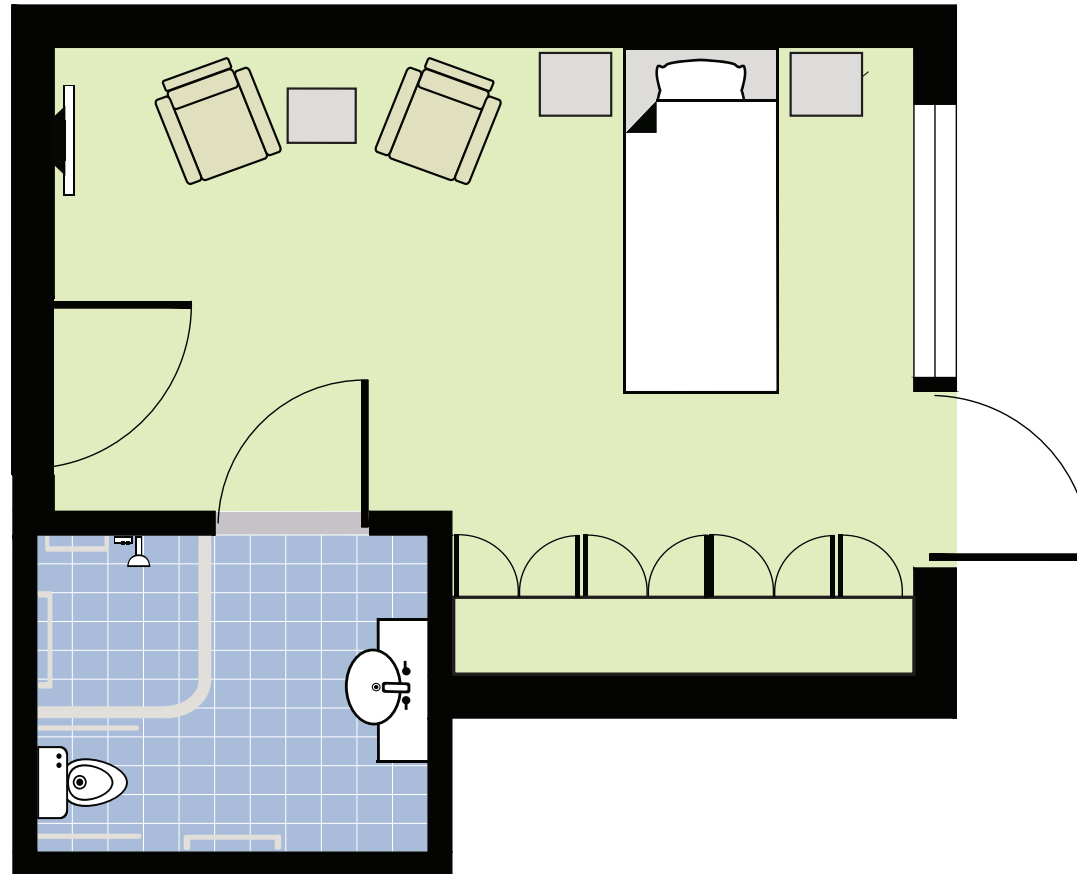

St John's Villa

TYPICAL STANDARD FLOORPLAN

**Average
Room Size: 15.8 m²**

(Size does not include en-suite.)