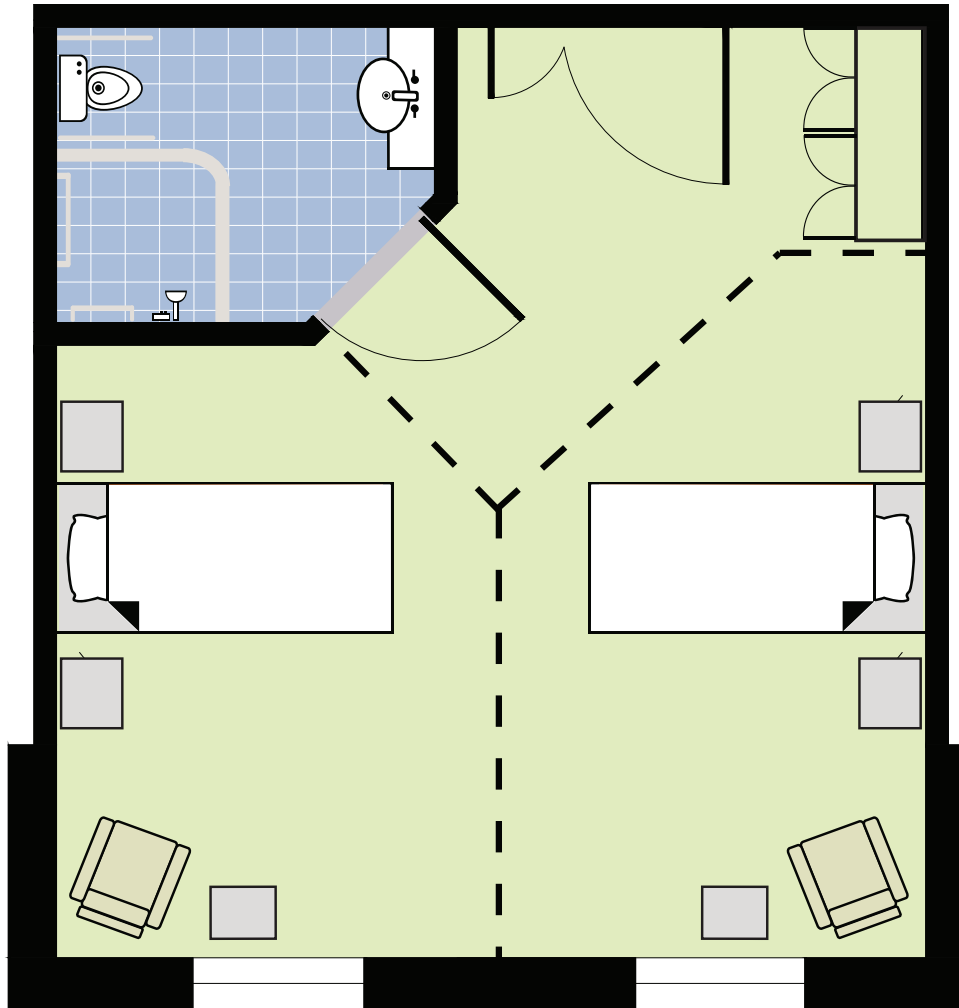

## TYPICAL STANDARD AND DEMENTIA-SPECIFIC FLOORPLAN

**Average  
Room Size: 11 m<sup>2</sup>**

(Size does not include en-suite.)

## TYPICAL SHARED FLOORPLAN

**Average  
Room Size: 26 m<sup>2</sup>**

(Size does not include en-suite.)