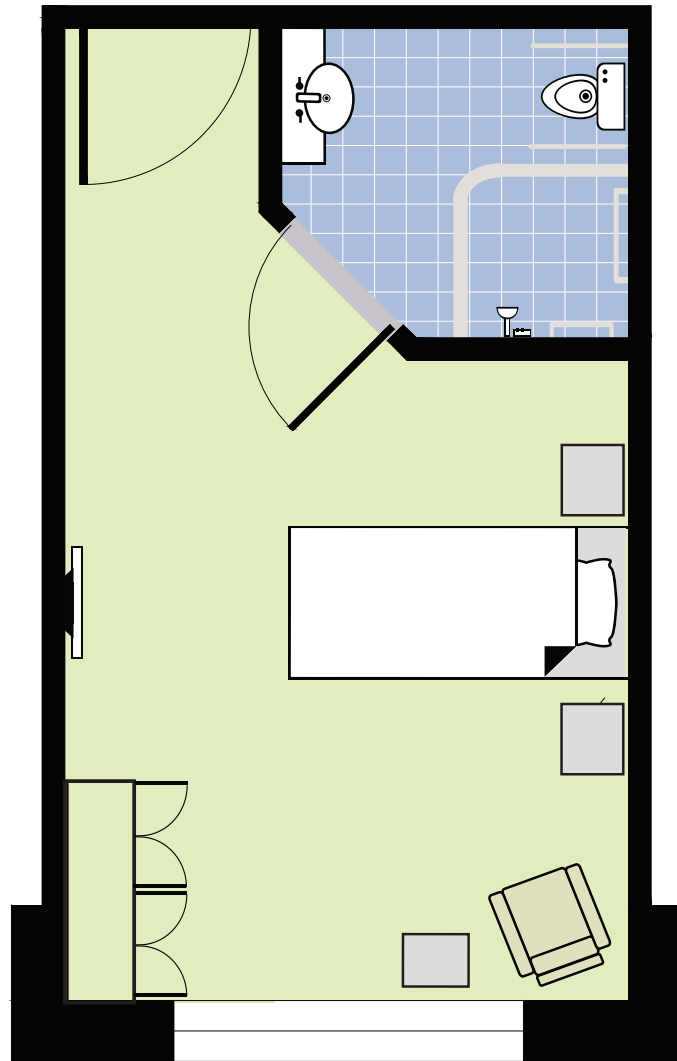

## TYPICAL STANDARD AND DEMENTIA-SPECIFIC FLOORPLAN

**Average  
Room Size: 11 m<sup>2</sup>**

(Size does not include en-suite.)

## TYPICAL SHARED FLOORPLAN

**Average  
Room Size: 26 m<sup>2</sup>**

(Size does not include en-suite.)