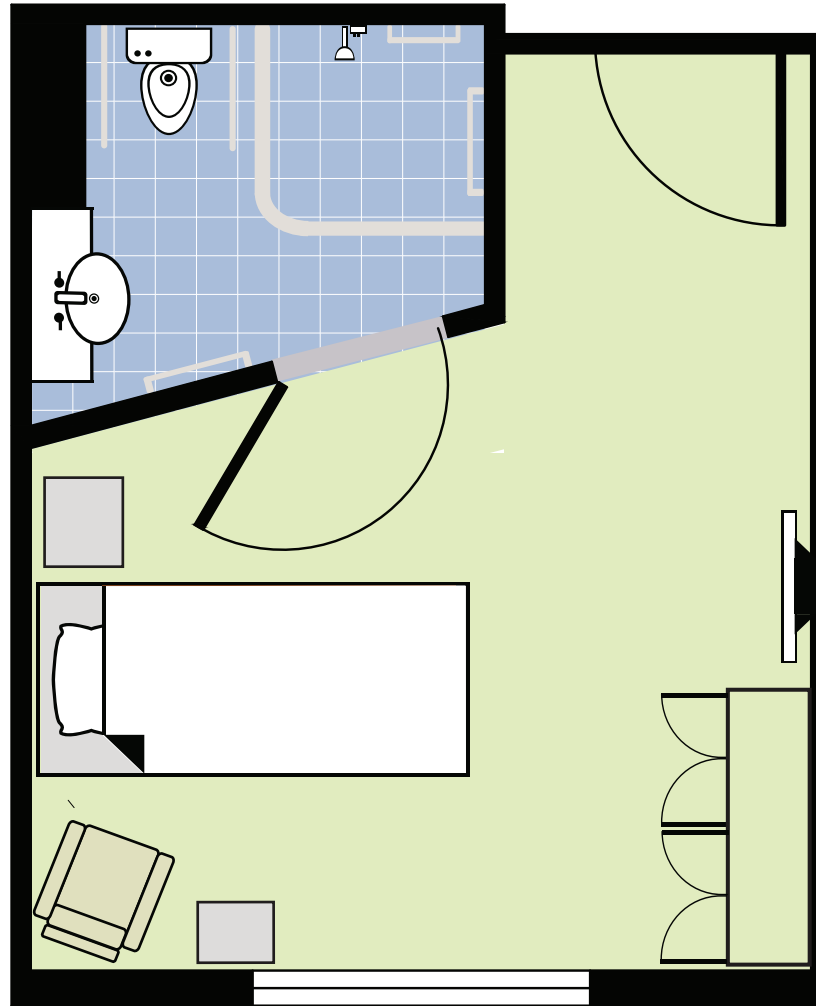

Maranatha Lodge

TYPICAL STANDARD, STANDARD PLUS AND DEMENTIA-SPECIFIC FLOORPLAN

**Average
Room Size: 19.5 m²**

(Size does not include en-suite.)