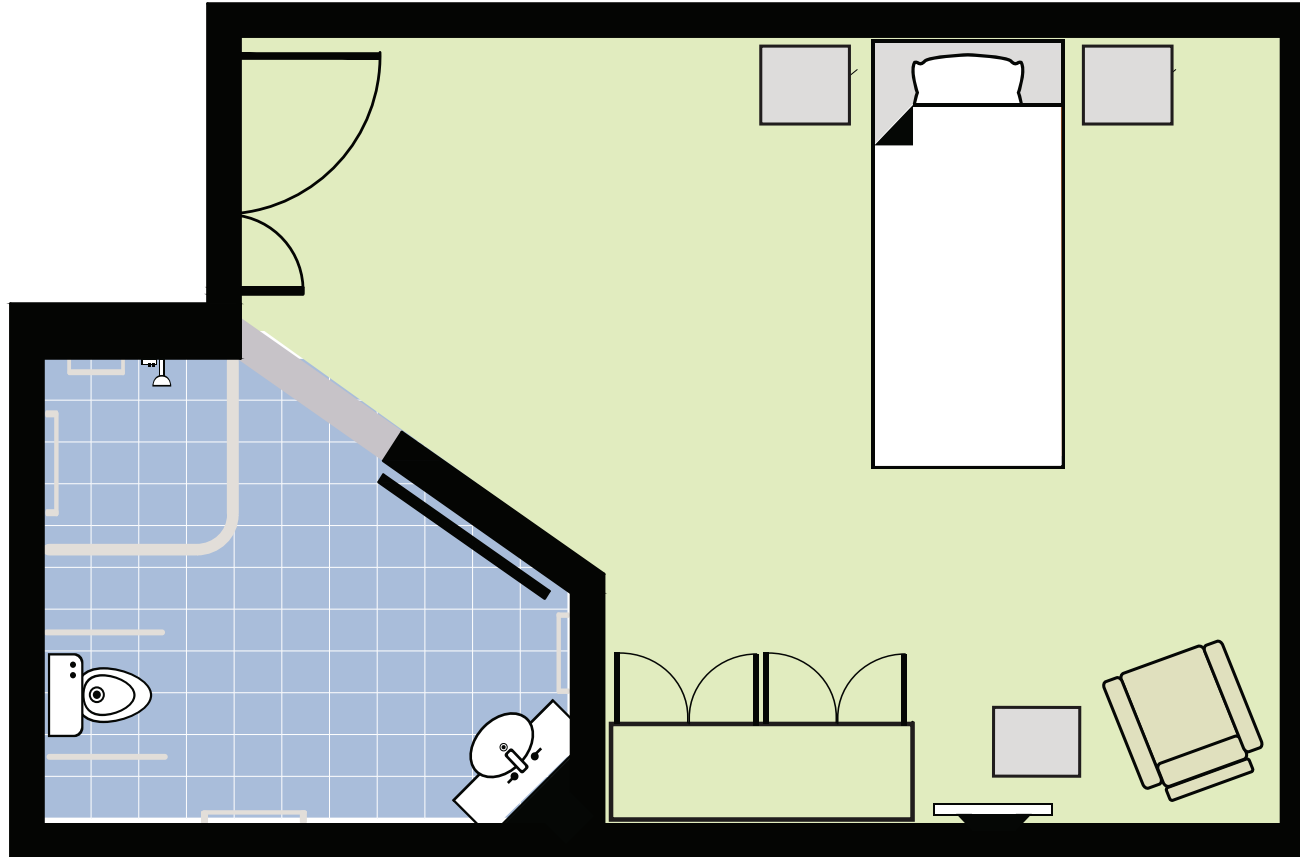

Holy Spirit Dubbo

TYPICAL STANDARD AND DEMENTIA-SPECIFIC FLOORPLAN

**Average
Room Size: 13.4 m²**

(Size does not include en-suite.)

Holy Spirit Dubbo

TYPICAL STANDARD PLUS FLOORPLAN

**Average
Room Size: 18.2 m²**

(Size does not include en-suite.)