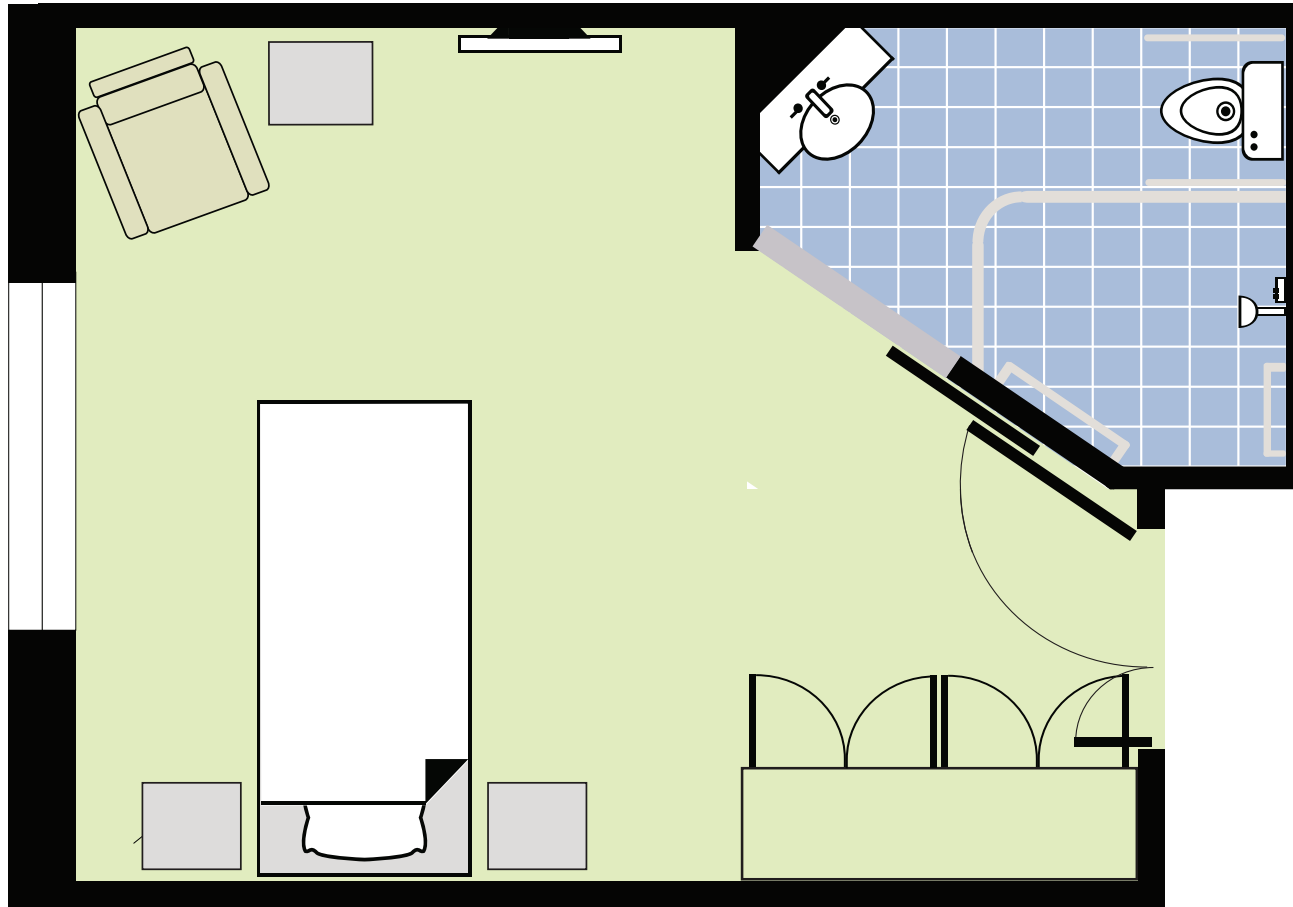

Holy Spirit Dubbo

TYPICAL STANDARD AND DEMENTIA-SPECIFIC FLOORPLAN

**Average
Room Size: 13.4 m²**

(Size does not include en-suite.)

Holy Spirit Dubbo

TYPICAL STANDARD PLUS FLOORPLAN

**Average
Room Size: 18.2 m²**

(Size does not include en-suite.)