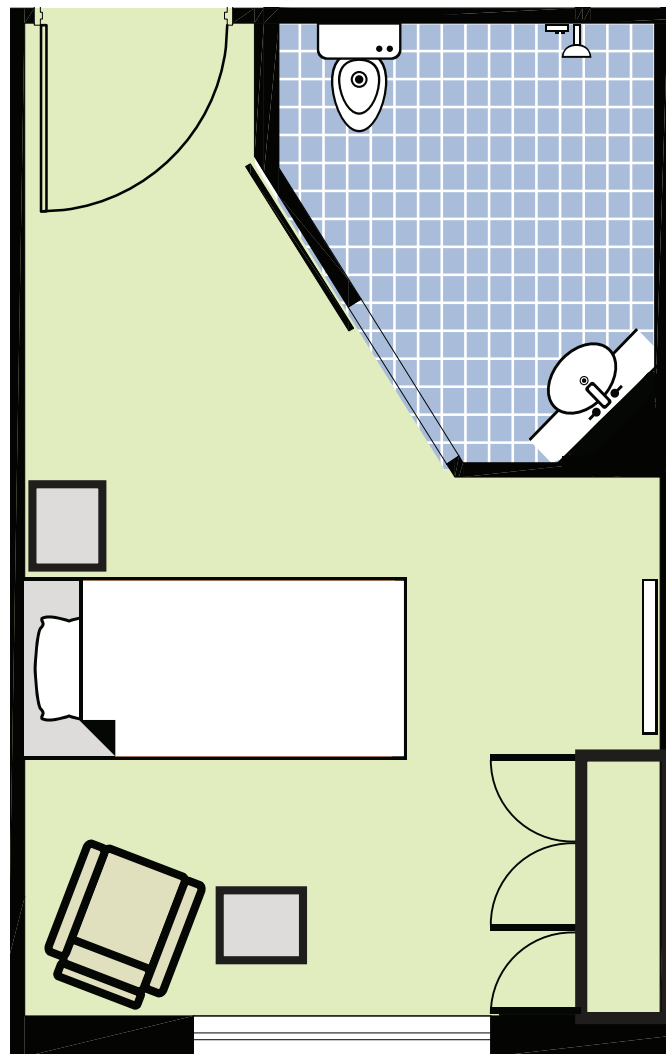

Holy Spirit Croydon

TYPICAL STANDARD FLOORPLAN

**Average
Room Size: 20 m²**

(Size does not include en-suite.)

Holy Spirit Croydon

TYPICAL EXTRA SERVICES SUPERIOR/DEMENTIA-SPECIFIC FLOORPLAN

**Average
Room Size: 20 m²**

(Size does not include en-suite.)