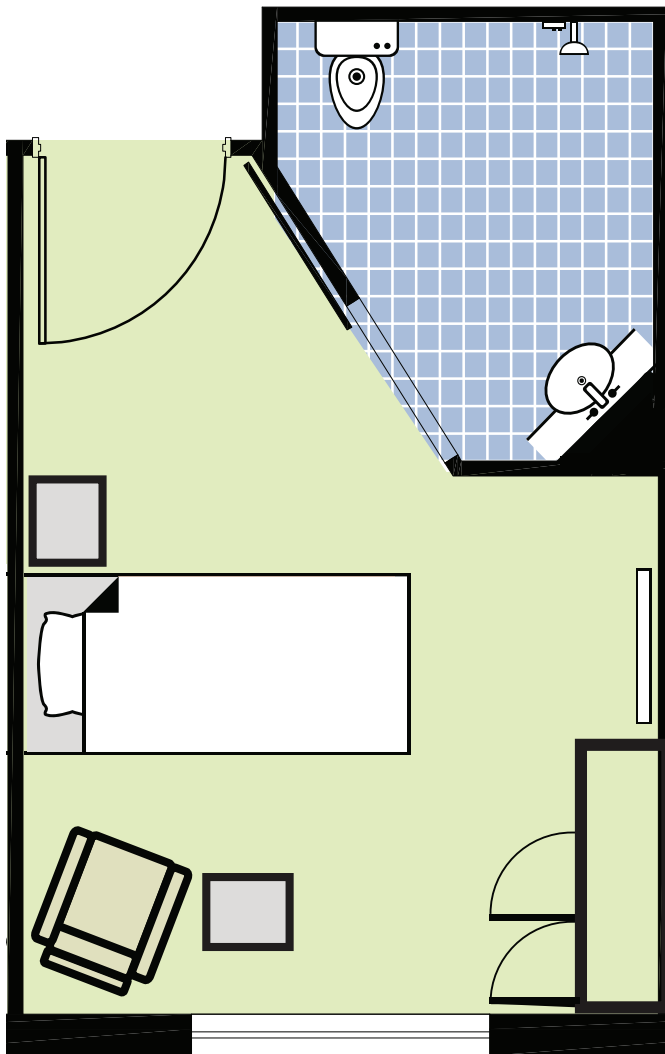

Holy Spirit Croydon

TYPICAL STANDARD FLOORPLAN

**Average
Room Size: 20 m²**

(Size does not include en-suite.)

Holy Spirit Croydon

TYPICAL EXTRA SERVICES SUPERIOR/DEMENTIA-SPECIFIC FLOORPLAN

**Average
Room Size: 20 m²**

(Size does not include en-suite.)