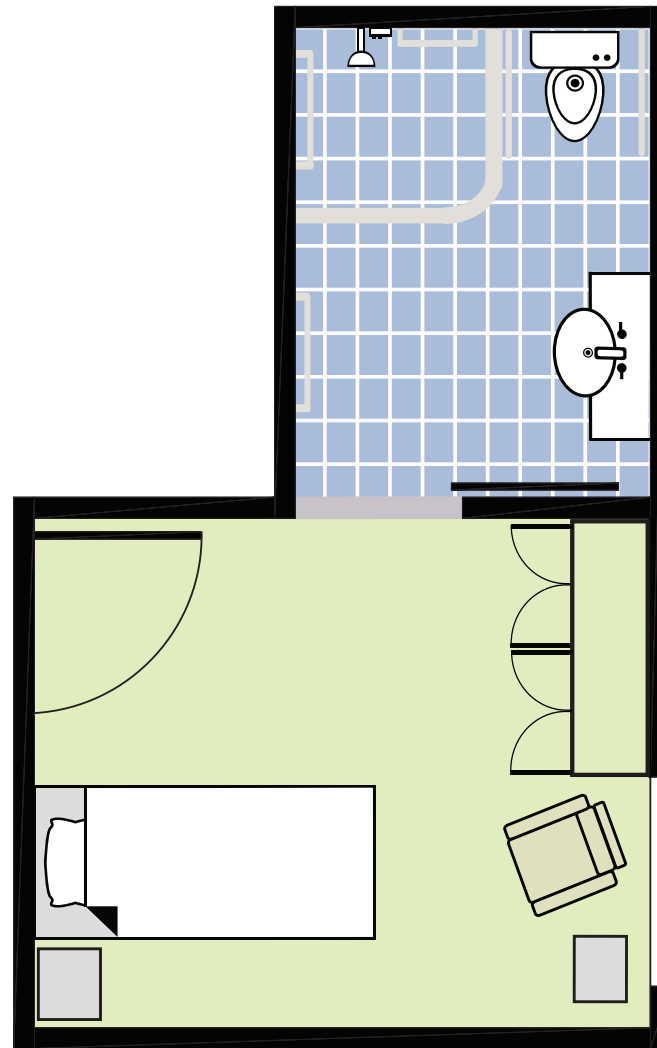

Bethlehem House

TYPICAL STANDARD FLOORPLAN

**Average
Room Size: 8 m²**

(Size does not include en-suite.)